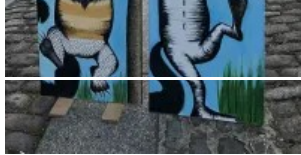

MORE DETAILS

£30

MORE DETAILS

£80

Lets Party Adult Bouncy Castle

MORE DETAILS

£90

LOL Bouncy castle

MORE DETAILS

£70

LOL Bouncy Castle with front slide Loony Tunes Food Bowl holders

MORE DETAILS

£90

MORE DETAILS

£15

Low Height Superhero Bouncy Castle

Luxury Princess Bouncy Castle

Send us a message