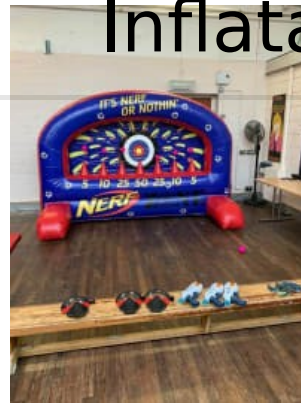

Nerf Shootout Inflatable