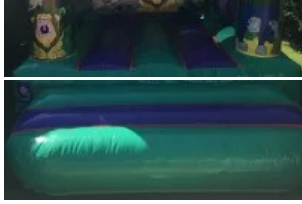

MORE DETAILS

£70

MORE DETAILS

£70