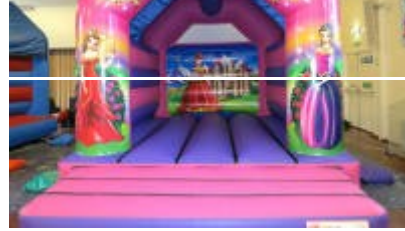

MORE DETAILS

£70