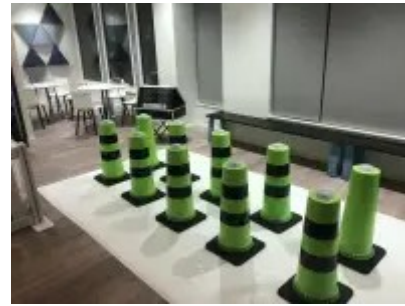

Interactive cones