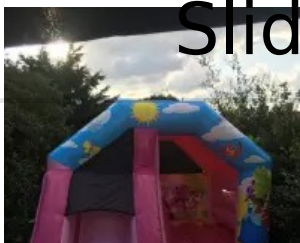

Princess Bounce & Slide