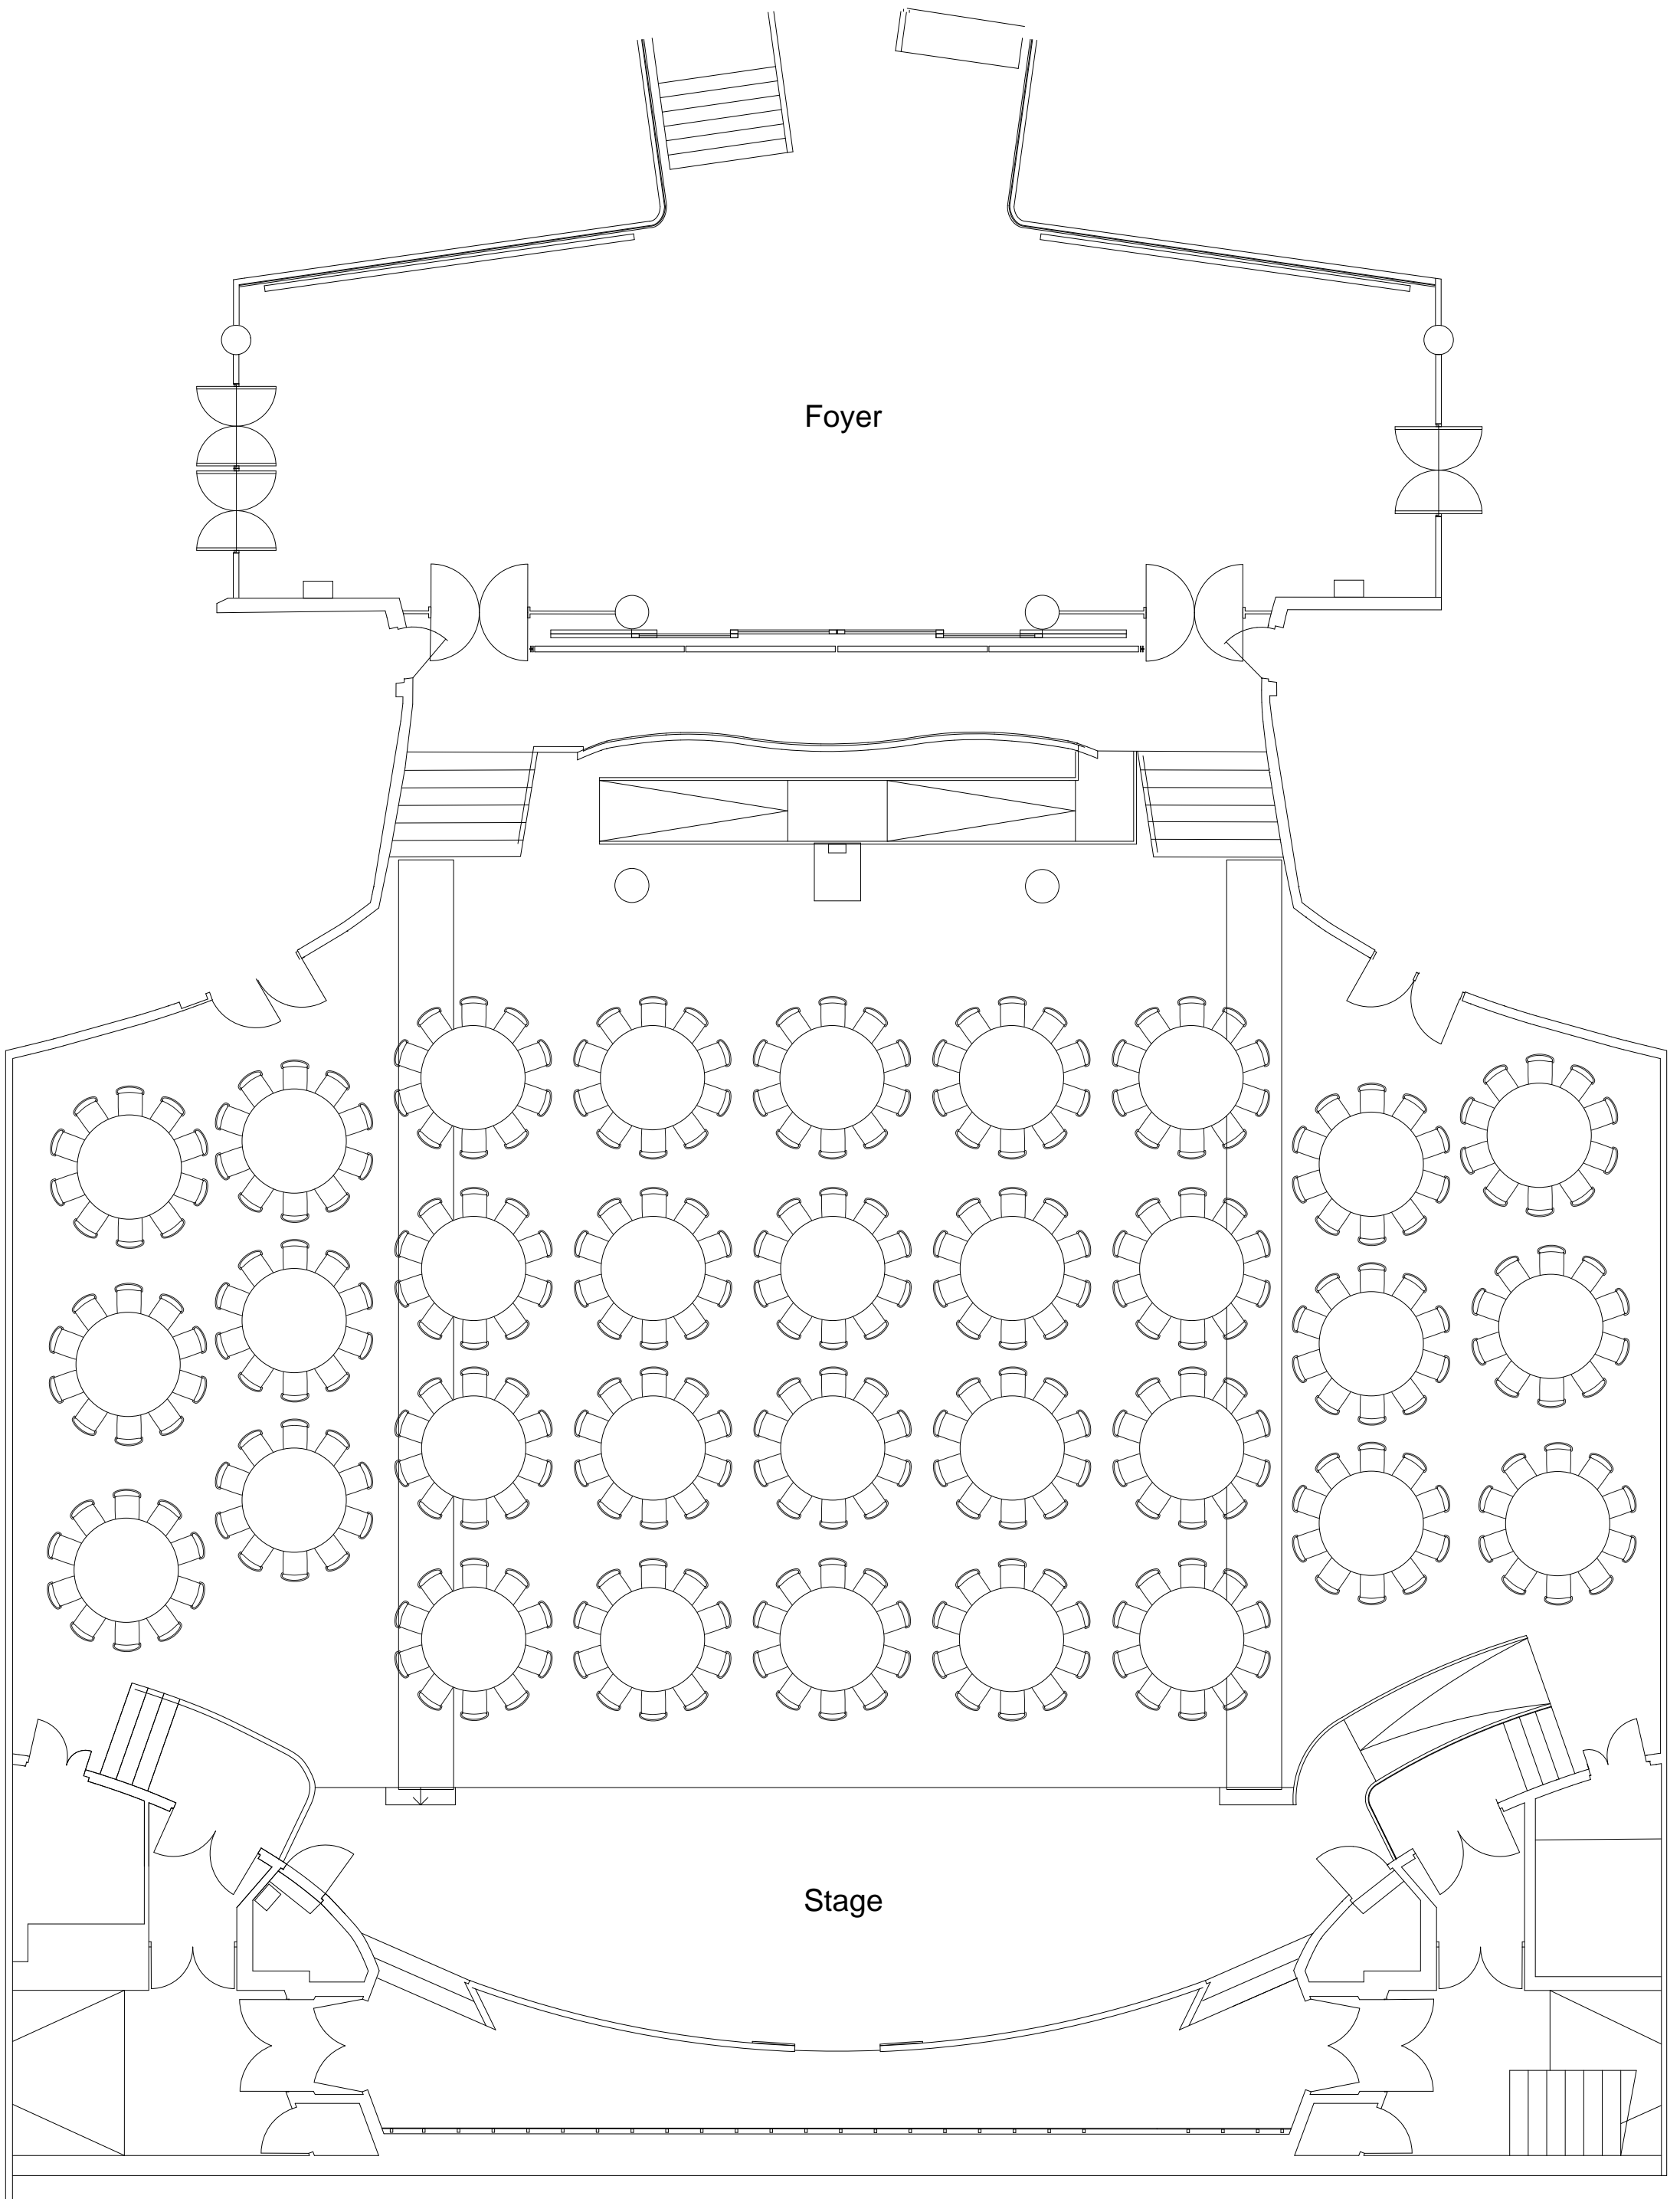

Congress Hall

Banquet Style

320 pax

32 tables of 10

Foyer

Stage

0m 3m 5m 10m