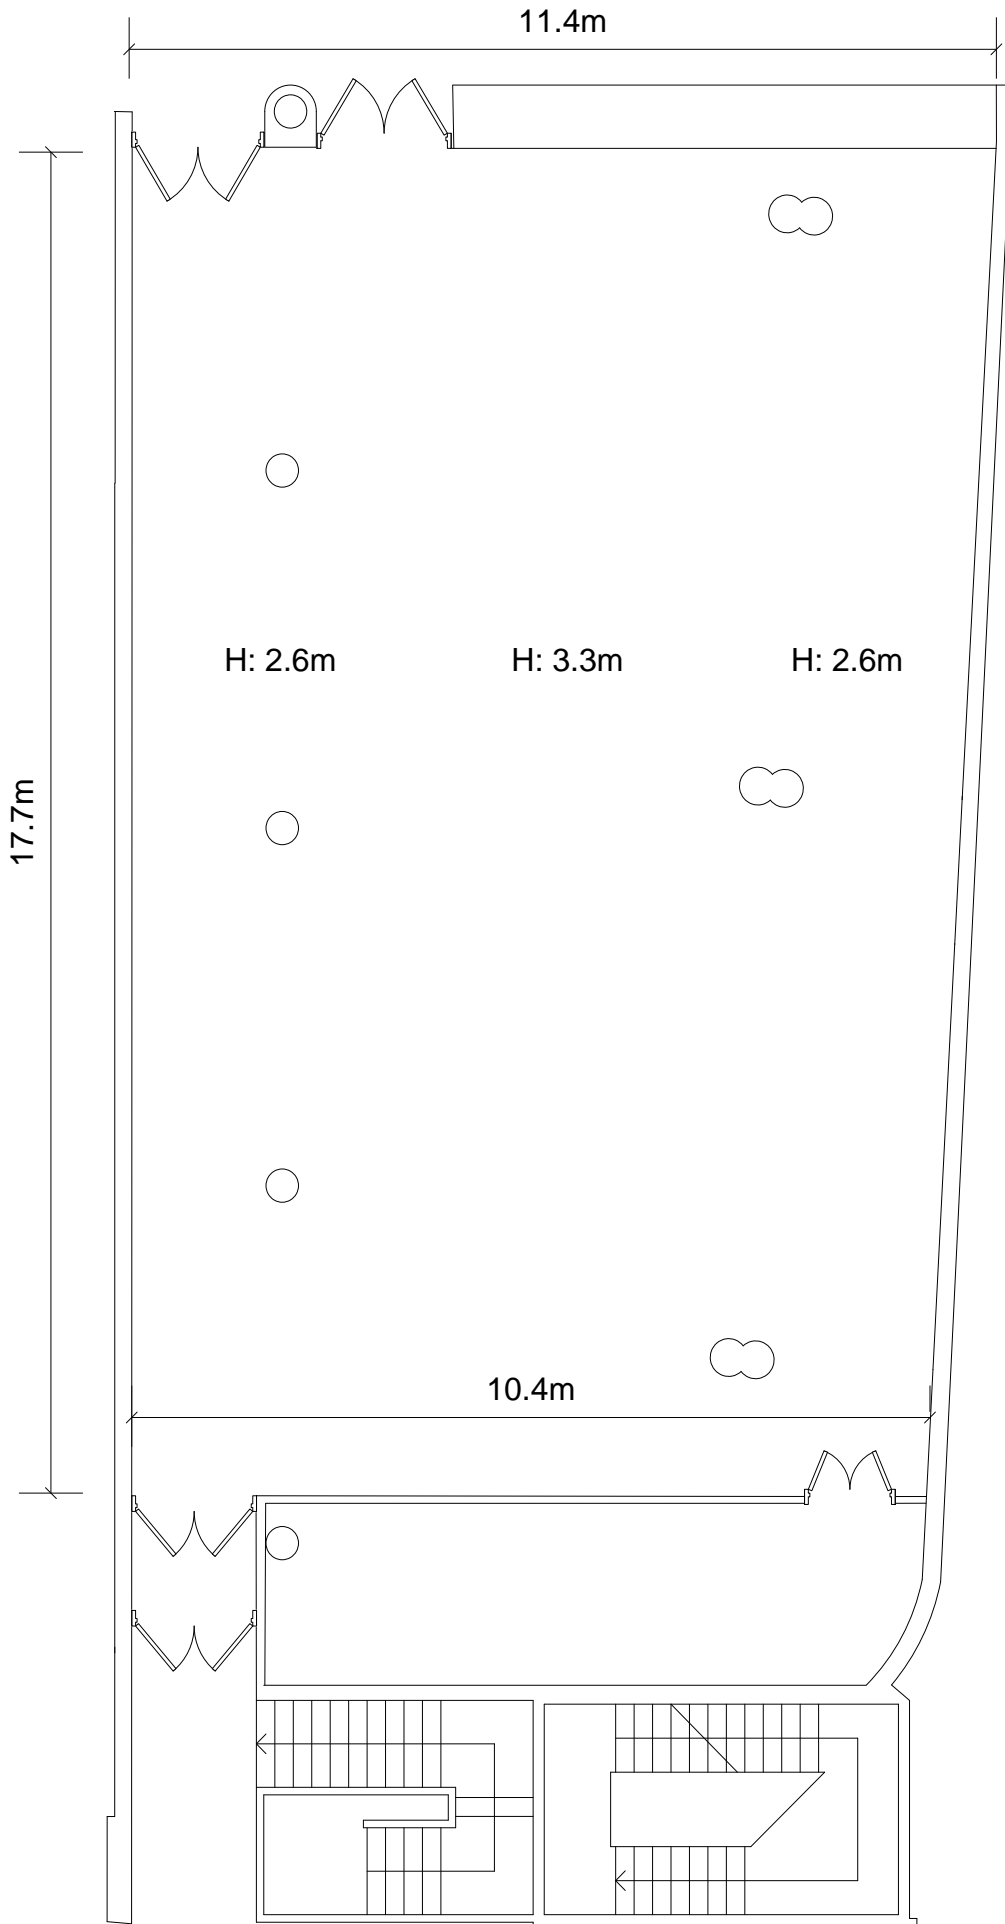

CONGRESS SUITE

0mm 15mm 25mm 50mm