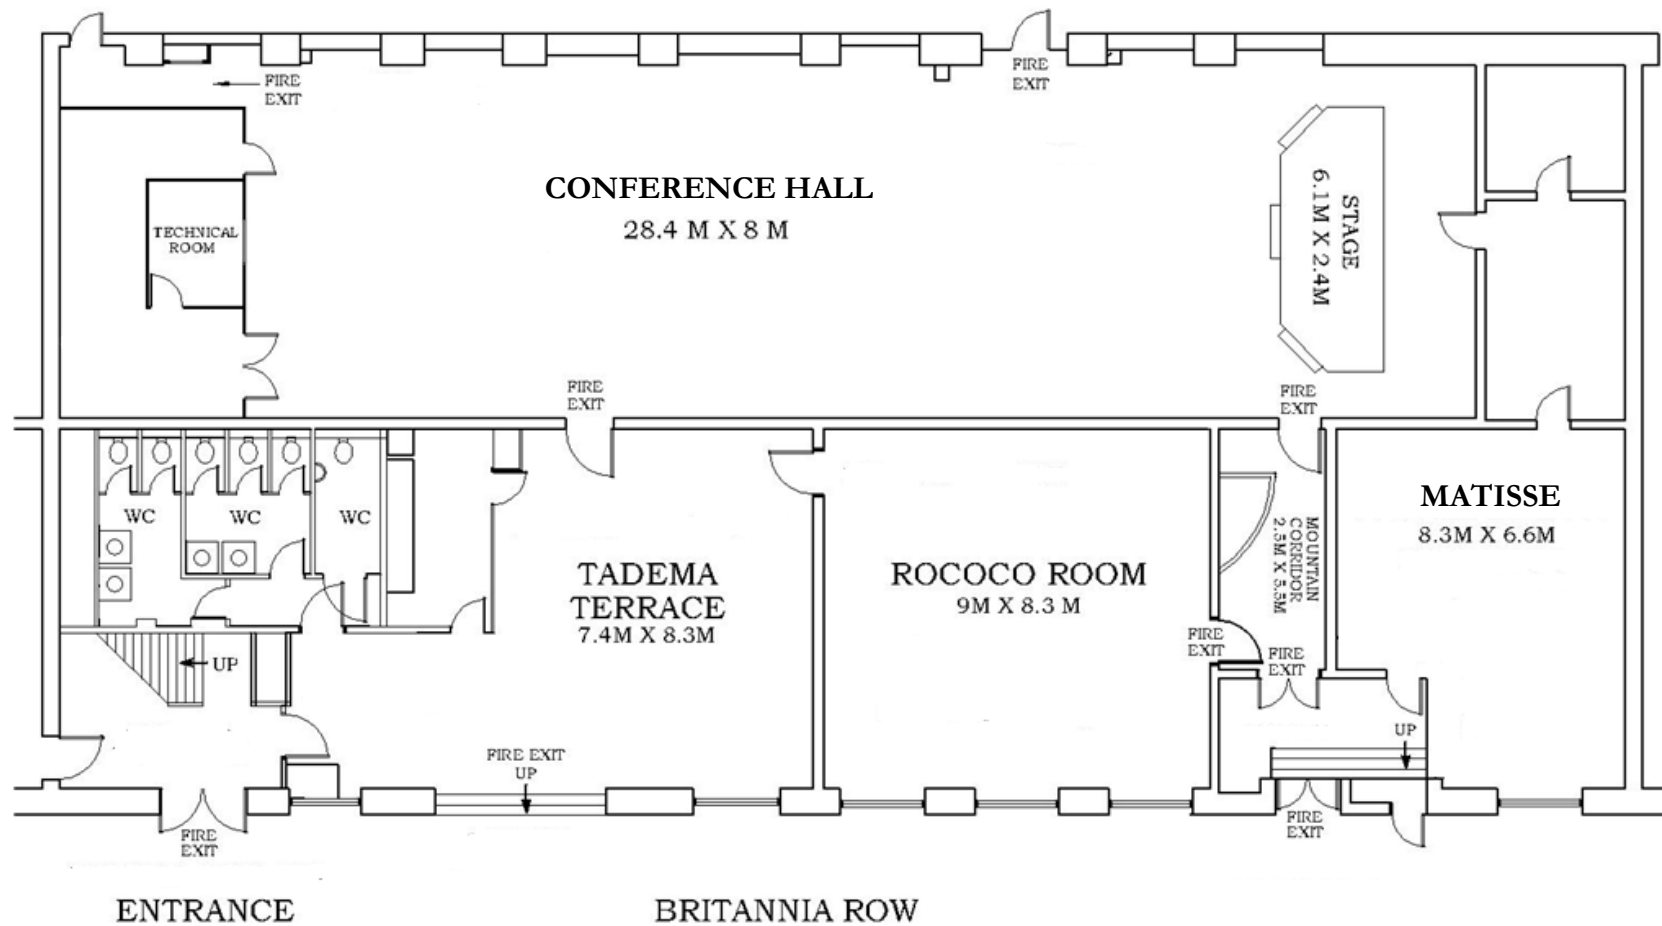

2-18 Britannia Row, London, N1 8PA
Tel: 020 3227 3200

Floor Plan - Manor Garden Wing

*Offering Exquisite Conference & Meeting Rooms
...be transported out of the ordinary into the extraordinary*