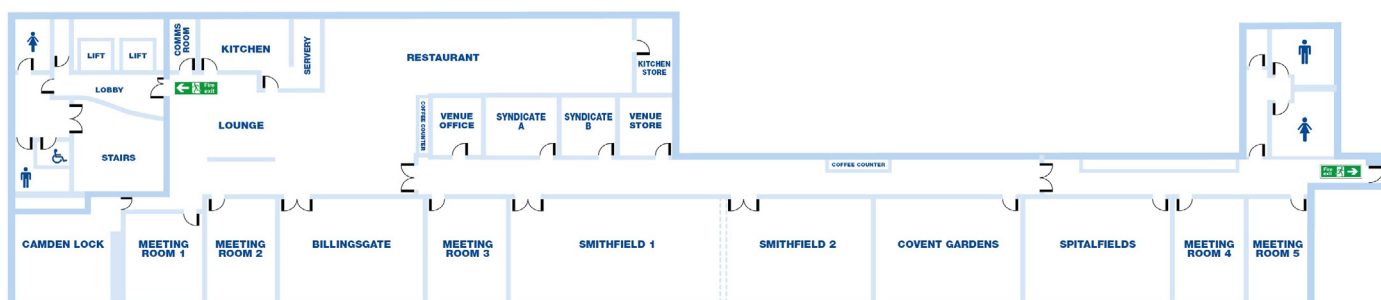

CCTvenues

CCT Venues-Smithfield

Experts in Event Space

- Situated above the historic, Grade II listed Smithfield Market, less than 5 minutes' walk from Farringdon and Barbican stations
- 13 flexible rooms accommodating between 6 to 190 delegates all on one floor
- Features including superfast internet, digital signage and supersized plasma screens
- Contemporary styling with open plan reception, lounge and restaurant areas themed around London's historic markets
- Character Room, The Camden Lock, an informal meeting space offering quirky décor and extra highlights such as snack dispensers, games and a personalised drinks fridge

Rooms	Size	Maximum Cabaret Round (8 per table)	Maximum Semi Cabaret (5 per table)	Maximum Theatre Style	Maximum Classroom Style	Maximum Board Room style	Maximum U Shape Style	Maximum Exam Style
The Smithfield Suite	21.2 x 6.7m	88	105	190	110	72	68	68
Smithfield 1	12.4 x 6.7m	48	55	110	70	40	36	40
Smithfield 2	8.7 x 6.7m	40	40	70	48	28	26	28
Meeting Room 1	4.6 x 5.6m	-	-	-	-	14	-	-
Meeting Room 2	4.1 x 6.7m	-	15	30	24	16	14	12
Meeting Room 3	4.8 x 6.7m	14	15	34	24	18	16	16
Meeting Room 4	4.3 x 6.7m	-	15	30	24	16	14	12
Meeting Room 5	3.7 x 6.7m	-	10	20	16	14	-	12
Billingsgate	8.8 x 6.7m	40	40	70	48	28	26	28
Spitalfields	8.8 x 6.7m	40	40	70	48	28	26	28
Covent Garden	8.7 x 6.7m	40	40	70	48	28	26	28
Camden Lock	5.6 x 6.7m	16	15	32	24	14	16	15
Syndicate A	4.4 x 3.9m	-	-	18	8	8	-	6
Syndicate B	3.4 x 3.9m	-	-	10	4	6	-	4

Ceiling height: 2.44m

For bookings and enquiries:

T: 0808 168 1168 E: enquire@cctvenues.co.uk

CCT Venues-Smithfield, Two East Poultry Avenue, Smithfield, London, EC1A 9PT

cctvenues.co.uk