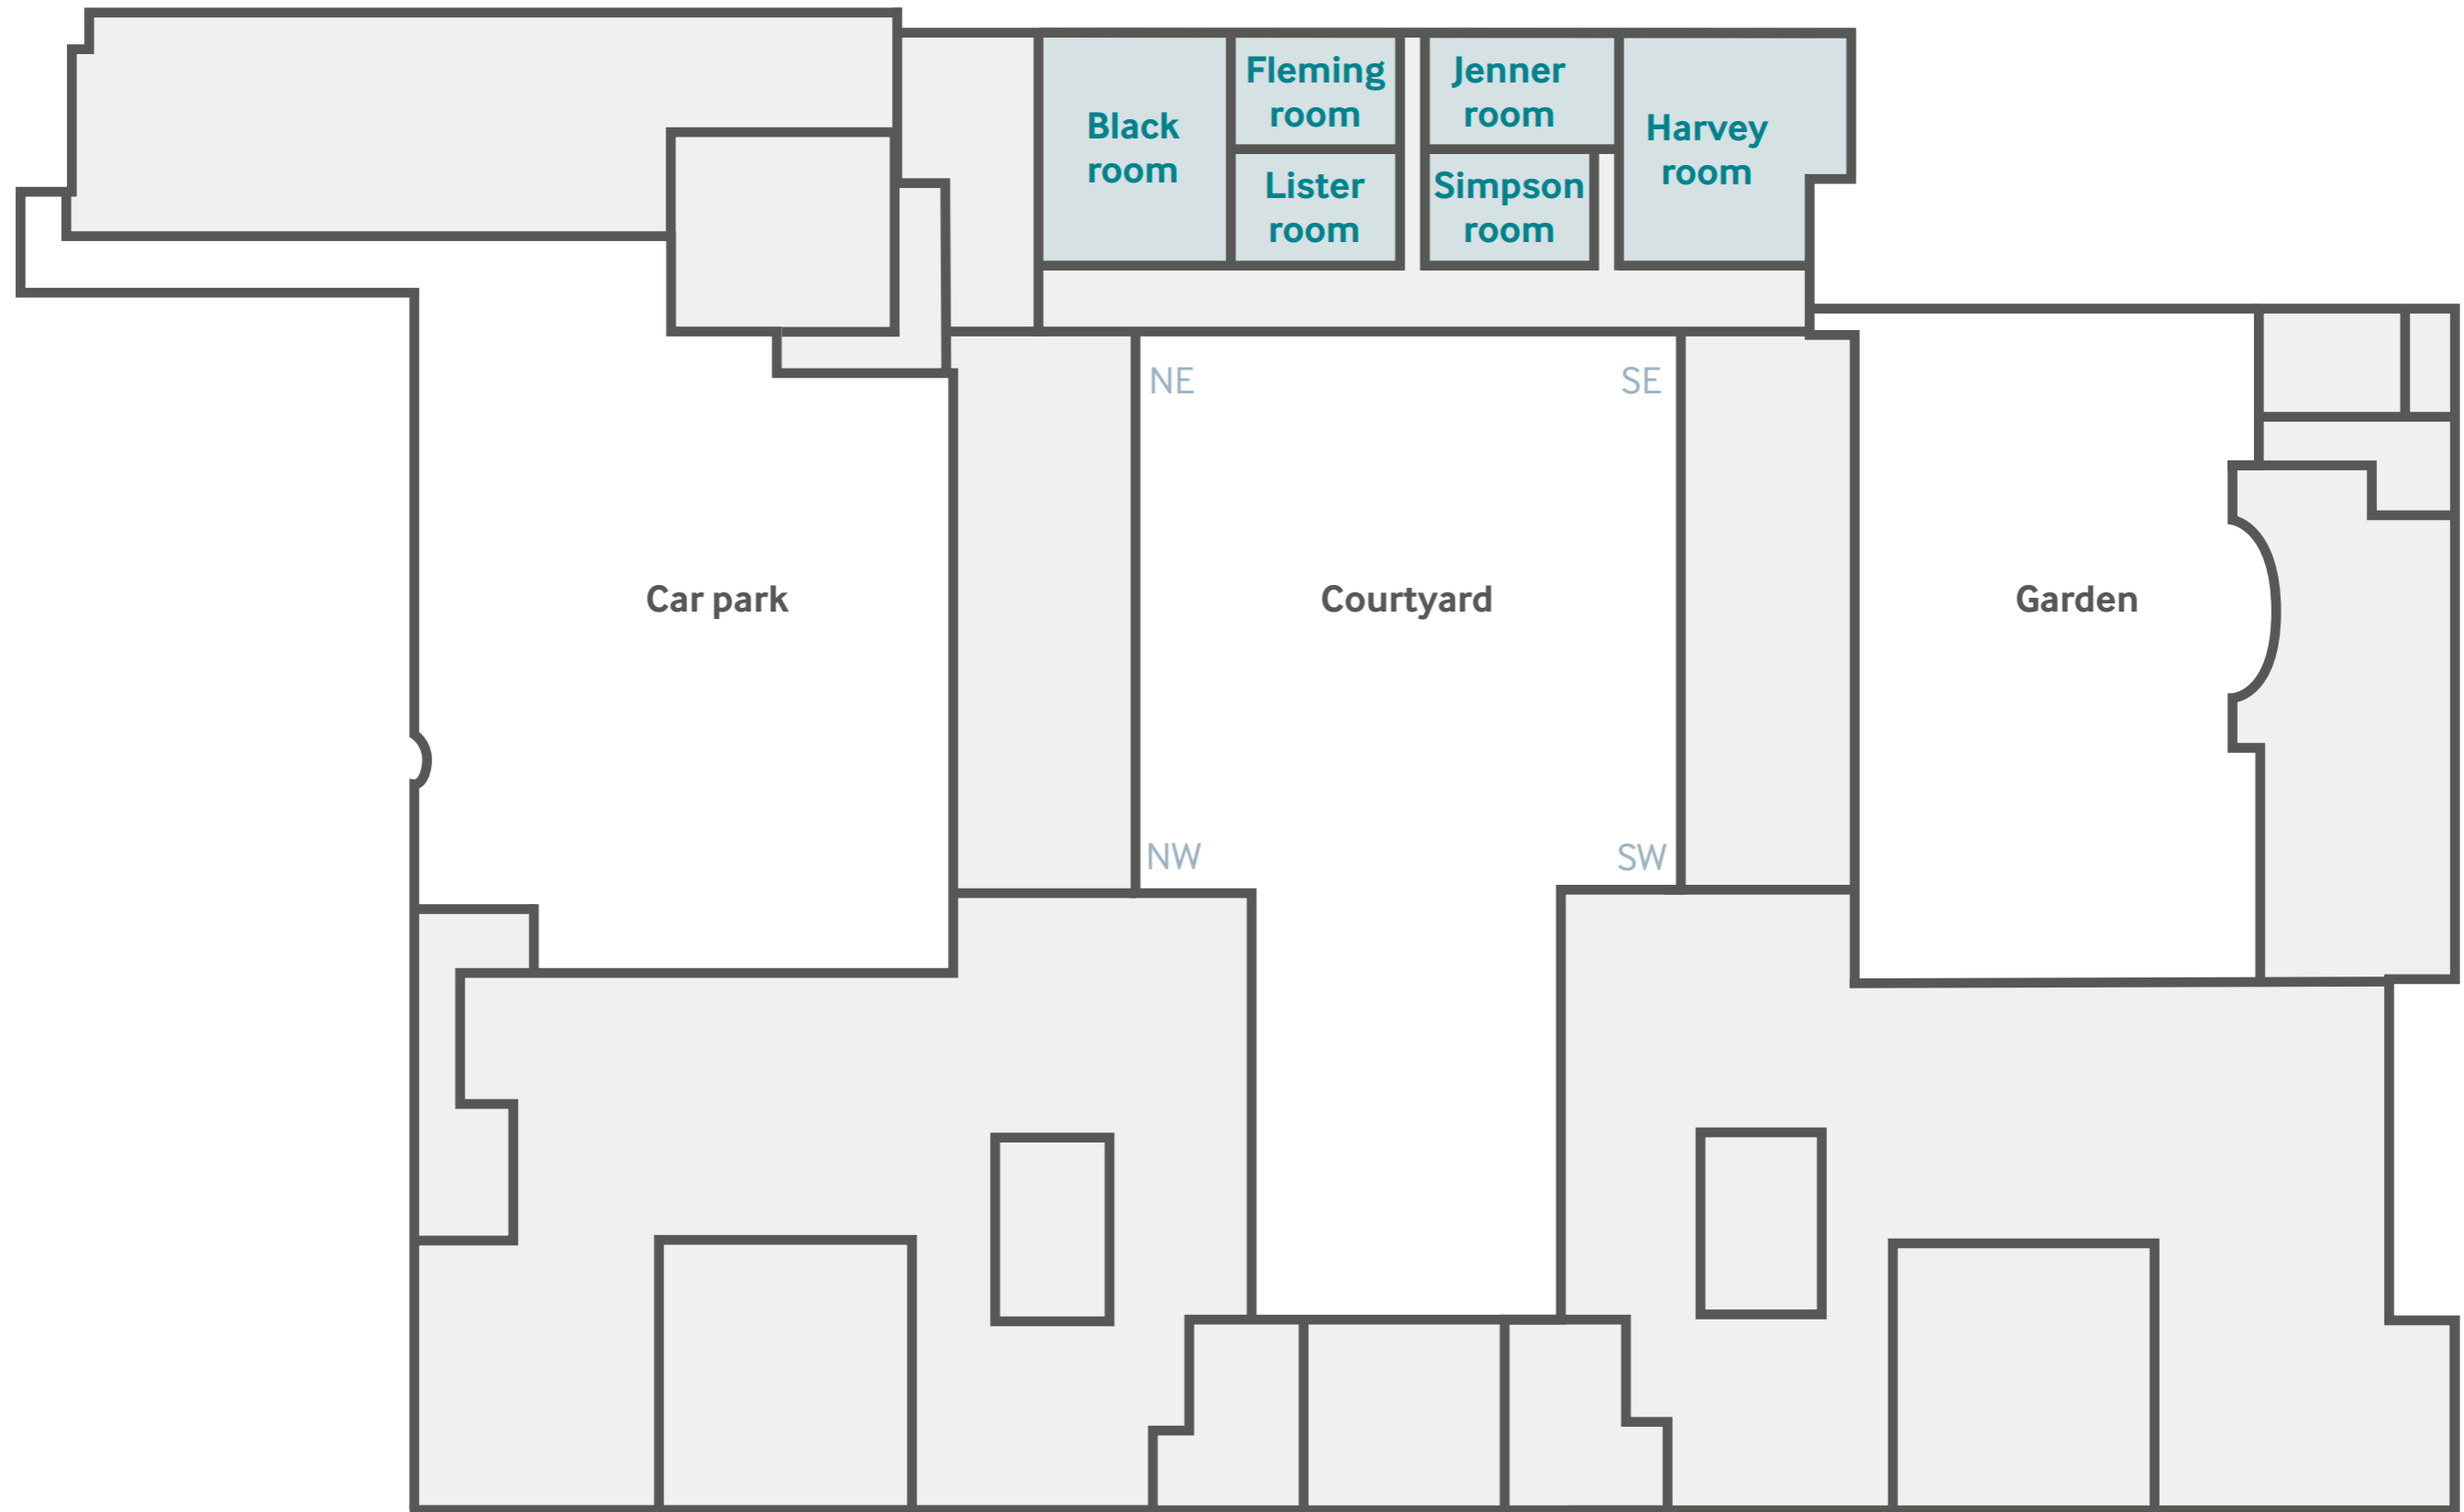

BURTON STREET

North east

South east

Black room

Fleming room

Jenner room

Harvey room

Lister room

Simpson room

Car park

Courtyard

Garden

NE

SE

NW

SW

North west

South west

TAVISTOCK SQUARE