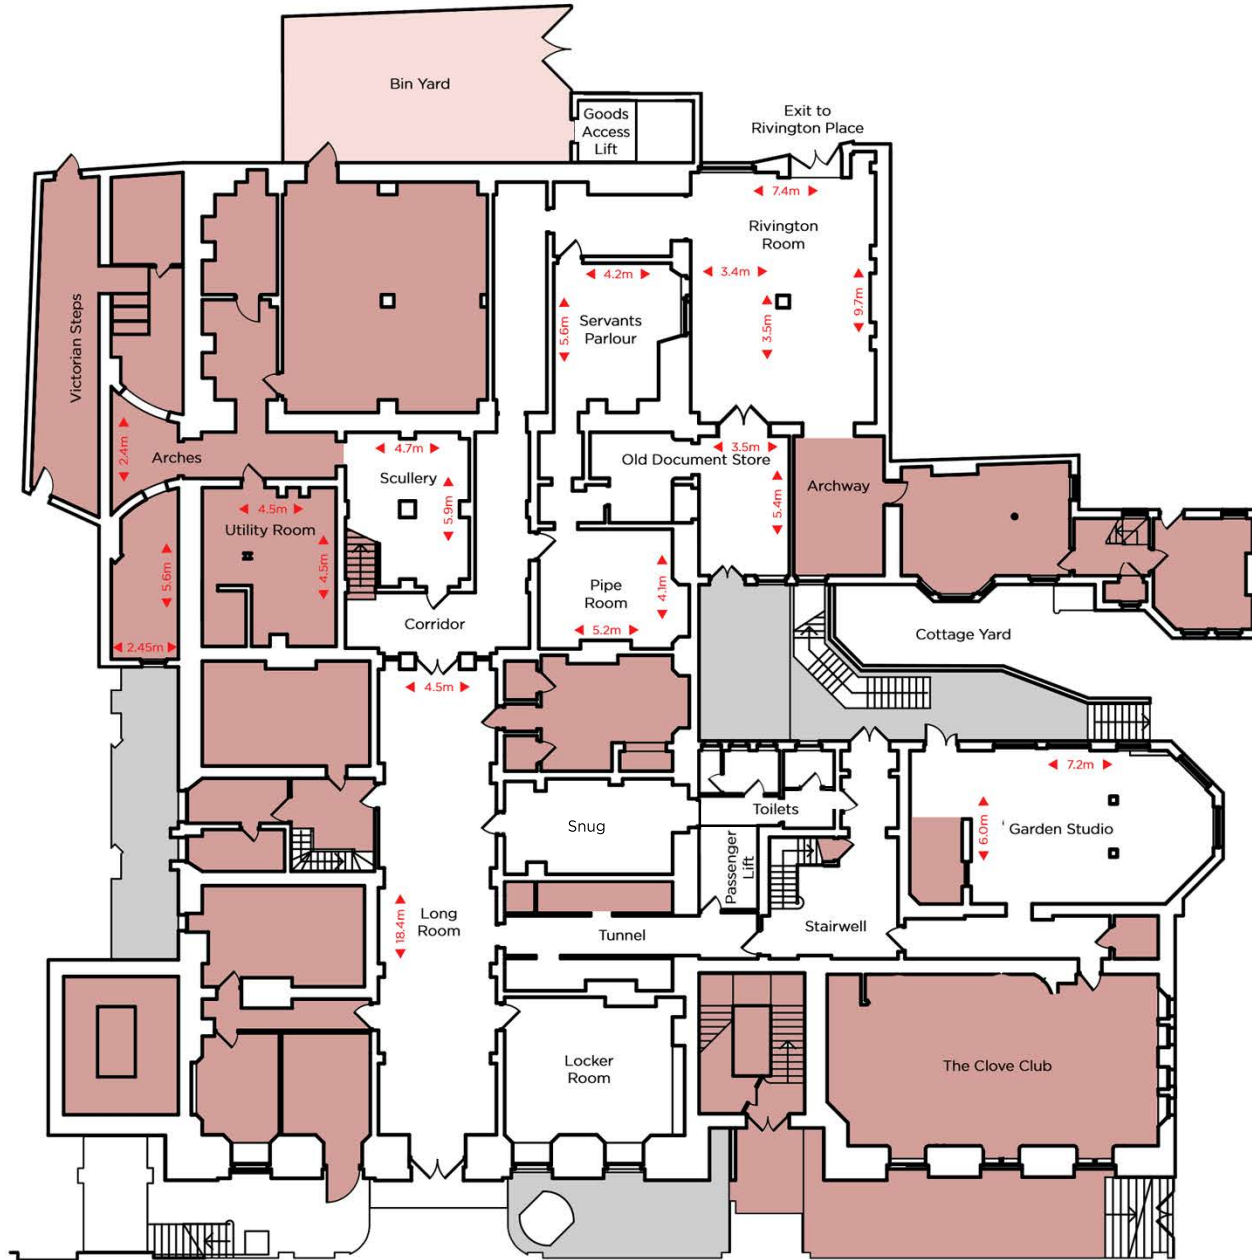

SHOREDITCH
TOWN HALL
OLD STREET, LONDON, EC1

THE DITCH (BASEMENT)
& GARDEN STUDIO

SHOREDITCH
TOWN HALL
OLD STREET, LONDON, EC1

GROUND FLOOR

SHOREDITCH TOWN HALL

OLD STREET, LONDON, EC1

FIRST FLOOR

SHOREDITCH
TOWN HALL
OLD STREET, LONDON, EC1

SECOND FLOOR
ASSEMBLY HALL BALCONY