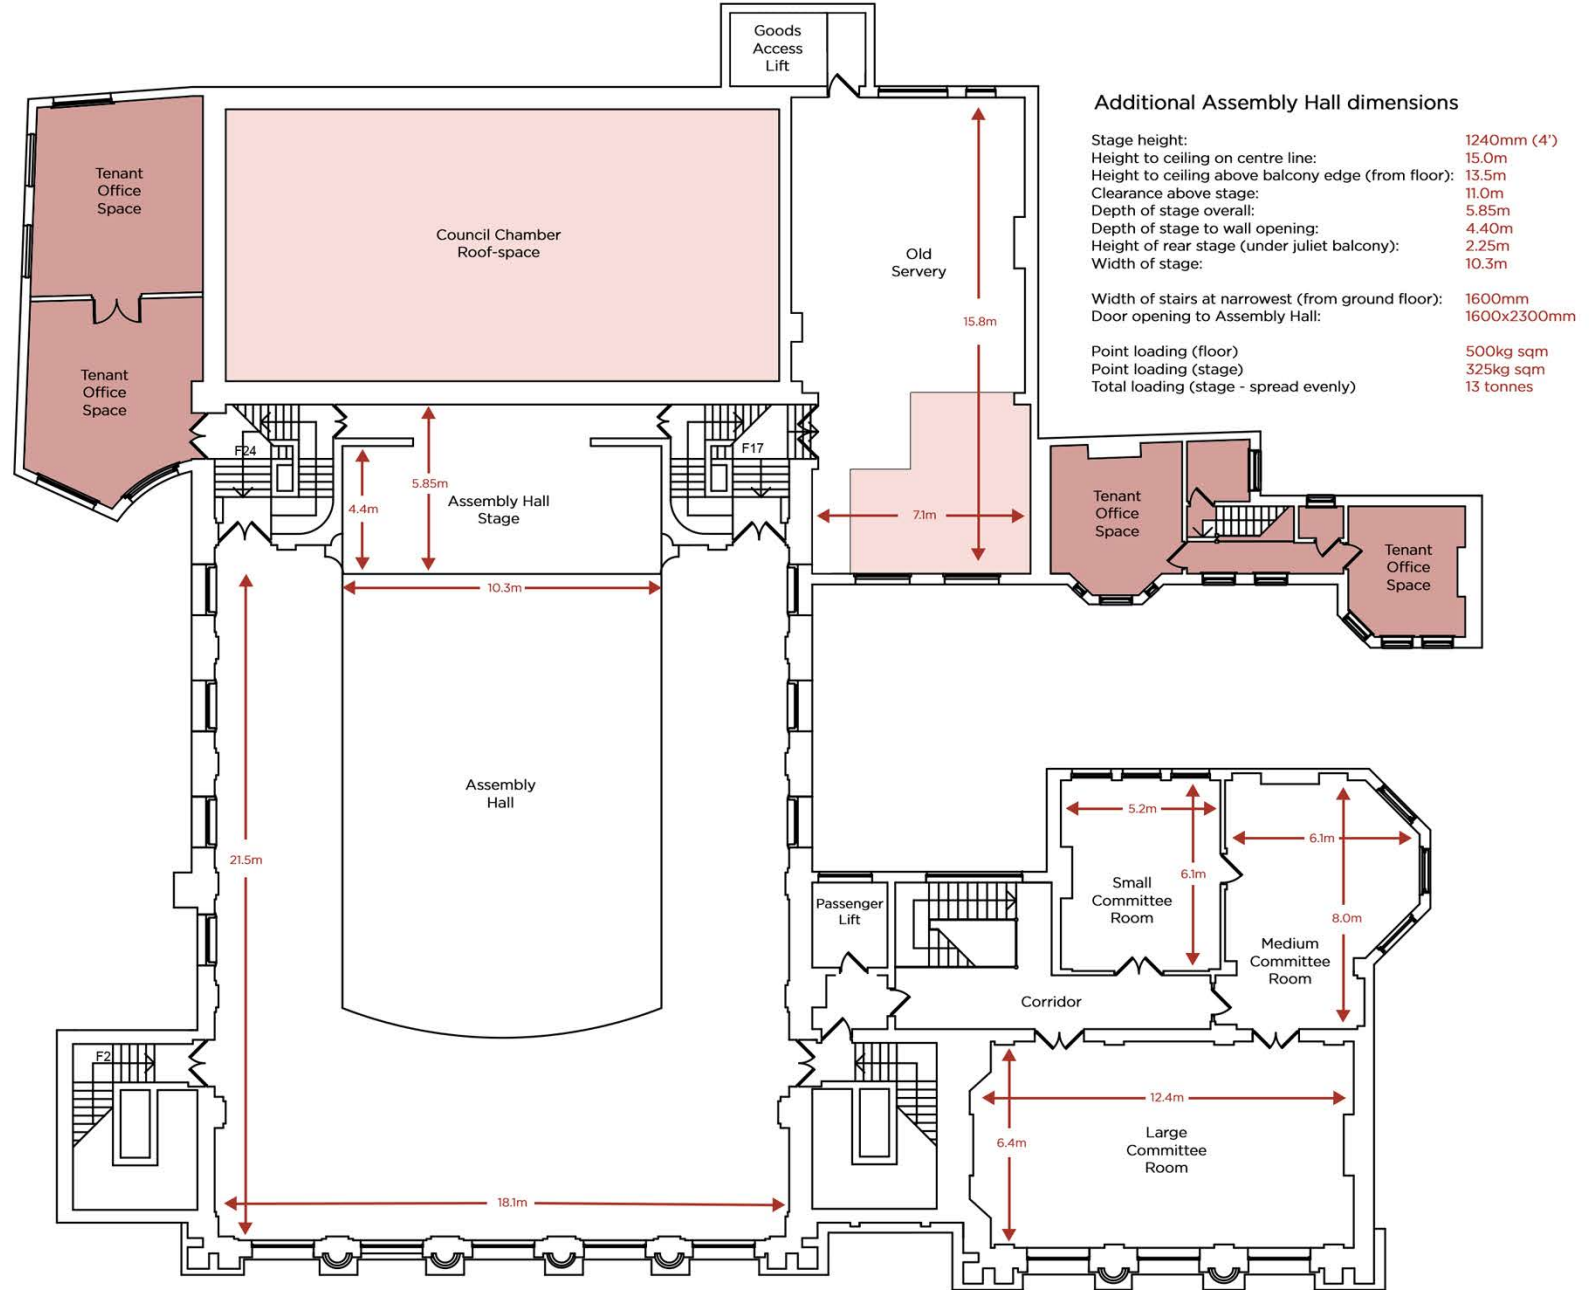

SHOREDITCH
TOWN HALL
OLD STREET, LONDON, EC1

THE DITCH (BASEMENT)
& GARDEN STUDIO

SHOREDITCH
TOWN HALL
OLD STREET, LONDON, EC1

GROUND FLOOR

SHOREDITCH TOWN HALL

OLD STREET, LONDON, EC1

FIRST FLOOR

SHOREDITCH
TOWN HALL
OLD STREET, LONDON, EC1

SECOND FLOOR
ASSEMBLY HALL BALCONY