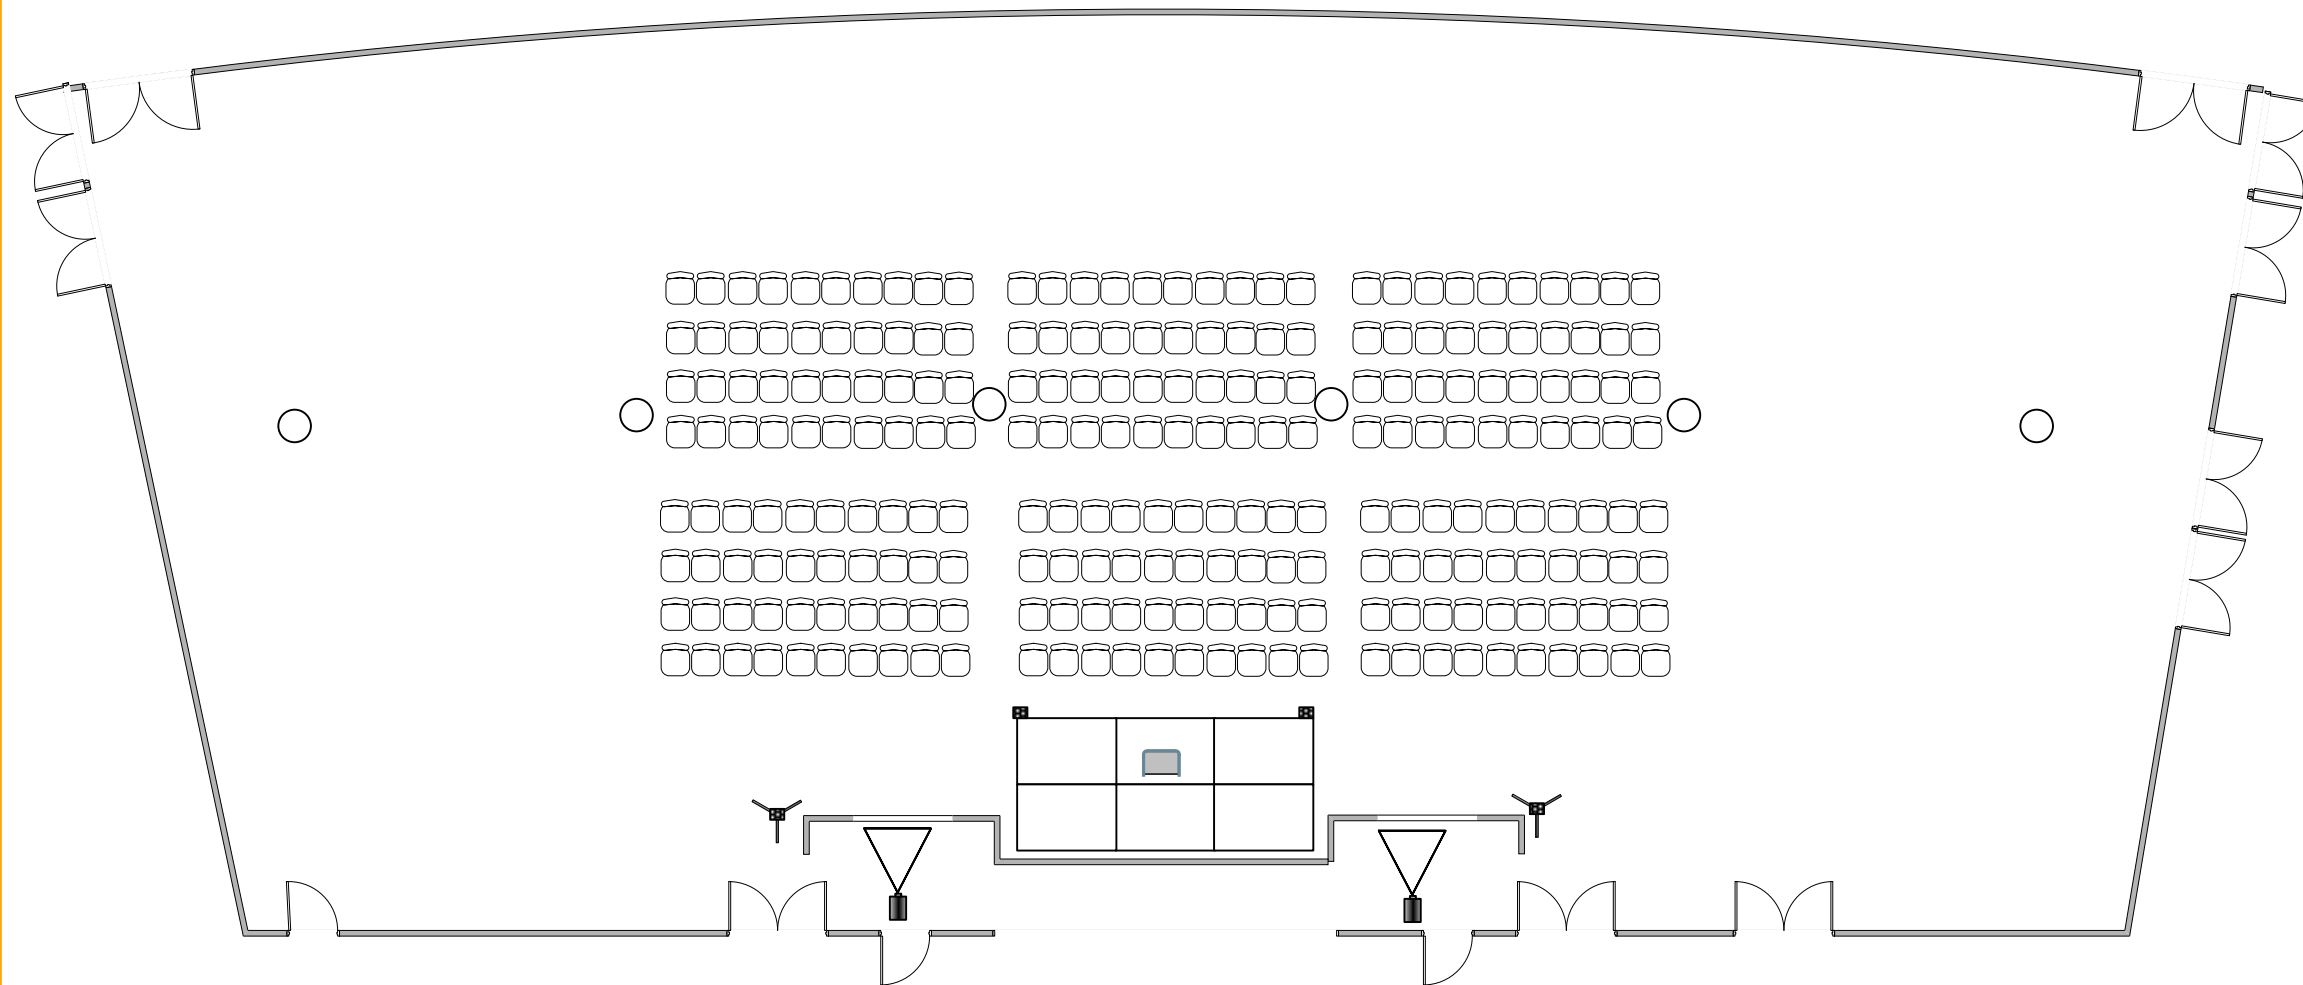

- Stage Area 6m x 2m,
- Two Rear projection screens
- Side off the room to be kept clear, due to fire routes.
- Seating 240
- Technical area to be at the side off the room

Venue : Wembley
Room : Wembley Suite
Seating : Theatre
Capacity: 240