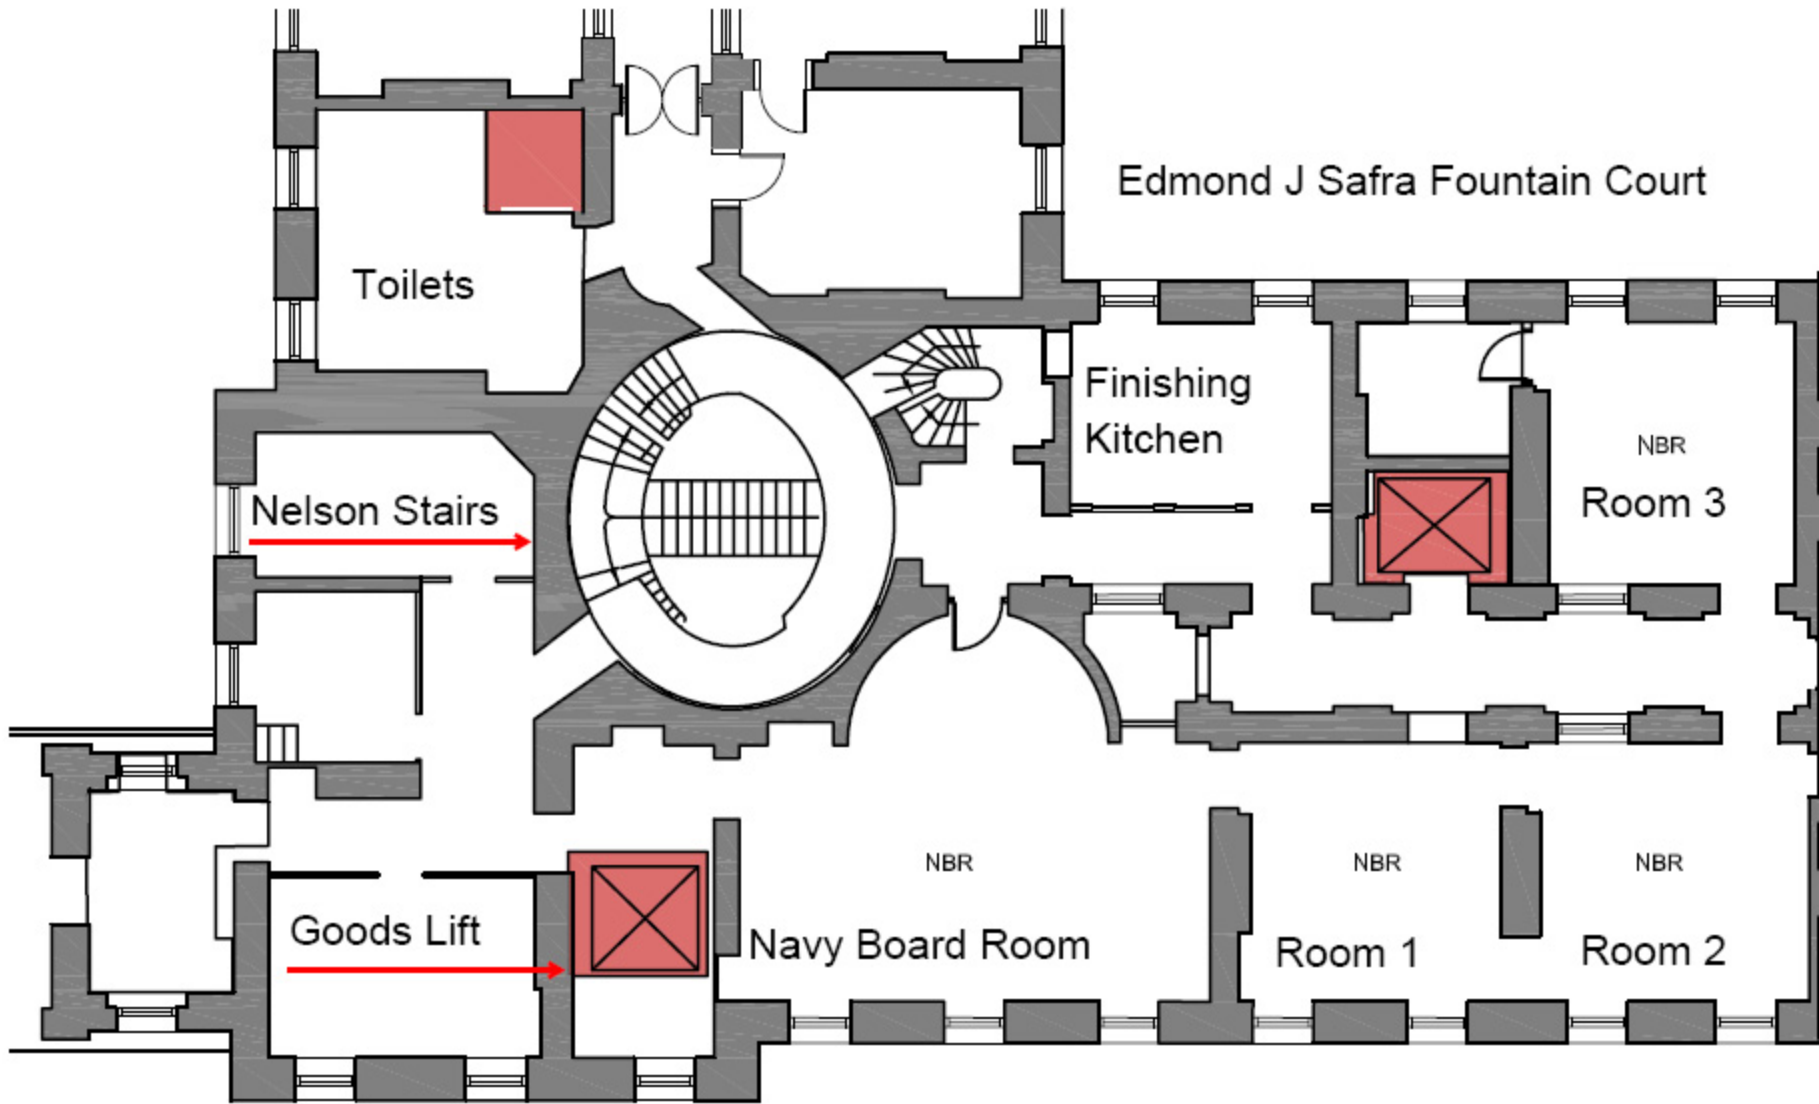

# SOMERSET HOUSE THE NAVY BOARD ROOMS

## DIMENSIONS

Main Navy Board Room	9.7m x 5.6m
Room 1	5.2m x 5.6m
Room 2	5.2m x 5.6m
Room 3	5.3m x 3.8m
Ceiling Height	4.11m
Door	0.97m x 2.0m

River Terrace & River Thames